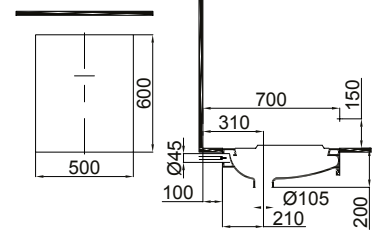

HELA TAŞI / SQUATTING PAN