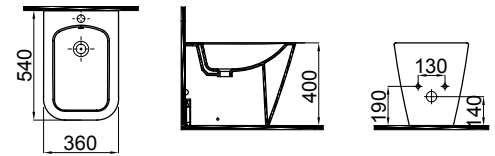

3204-0105 Halley Duvara Sifir Tek Klozet (36x54x40)
Back to Wall WC Pan