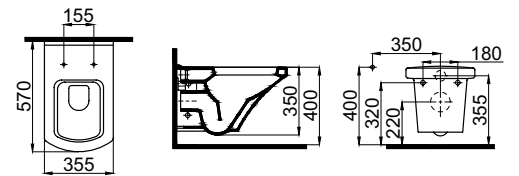

2804-0605 Vega Asma Klozet (35x57x35)
Wall Hung WC Pan