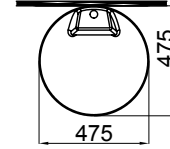

0101-9455 Daire Lavabo Batarya Delikli (45x45)
Round Washbasin With Hole