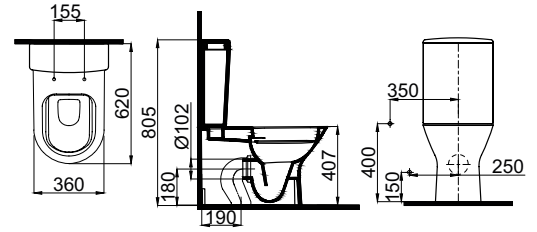

3204-0405 Halley Duvara Sifir Tek Klozet (36x54x40)
Single Back to Wall WC Pan

DUVARA SIFIR KLOZETLER / BACK TO WALL WC PAN

3104-0315 Alfa Duvara Sifir Klozet (36x64x40)
Back to Wall WC Pan

3704-0315 Rondo Duvara Sifir Klozet (36x62x40)
Back to Wall WC Pan