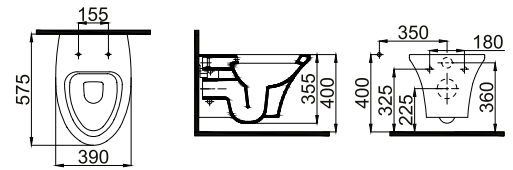

2804-0605 Vega Asma Klozet (35x57x35)
Wall Hung WC Pan