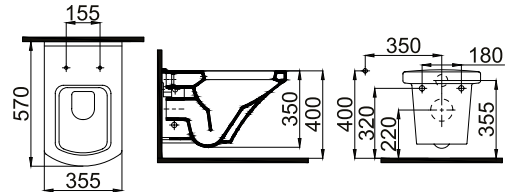

2804-0605 Vega Asma Klozet (35x57x35)
Wall Hung WC Pan