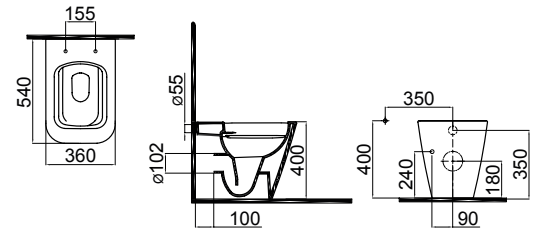

3201-2405 Halley Monoblok Lavabo (40x55)
Monoblock Washbasin

3204-0315 Halley Duvara Sifir Klozet (36x65x40)
Back to Wall WC Pan

3206-0205 Halley Duvara Sifir Bide (36x54x40)
Back to Wall Bidet

3204-0105 Halley Duvara Sifir Tek Klozet (36x54x40)
Back to Wall WC Pan