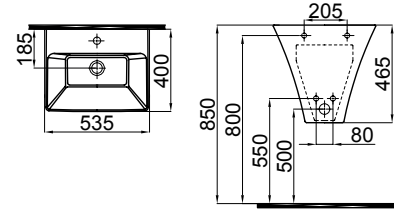

3204-0315 Halley Duvara Sifir Klozet (36x65x40)
Back to Wall WC Pan