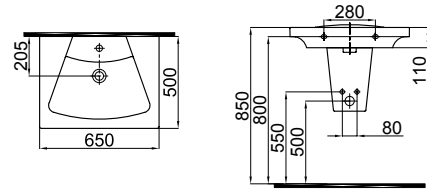

2804-0605 Vega Asma Klozet (35x57x35)
Wall Hung WC Pan